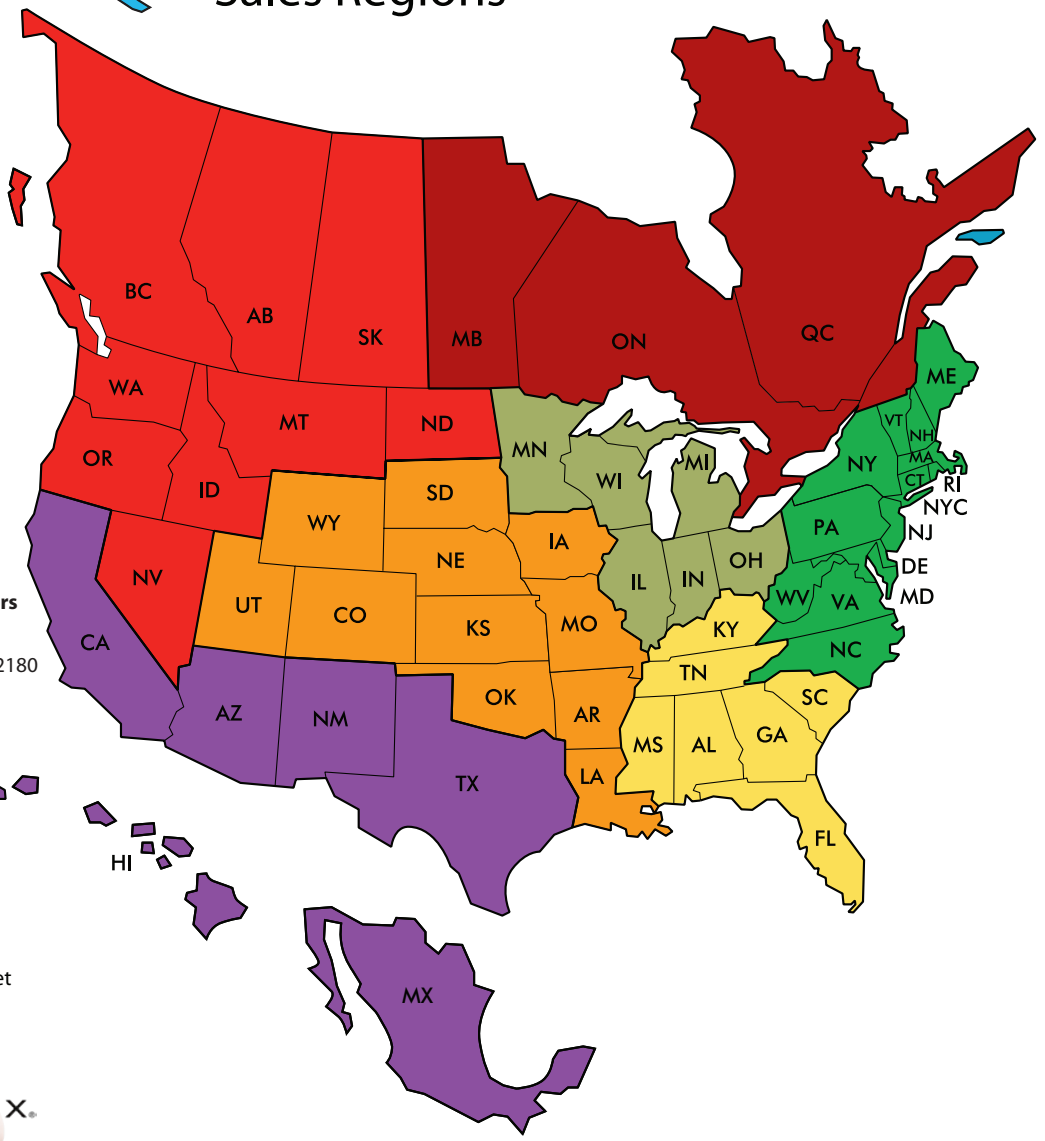

Sales Regions

- **Jennifer Knutson** cell 206 938 5267
DID 719 571 9221
jknutson@telematrix.net
- **David Rafsky** cell 619 846 3102
DID 719 571 9223
drafsky@telematrix.net
- **Bryce Bowman** cell 719 233 9141
DID 719 571 9212
bbowman@scitecinc.com
- **Chad M. Collins** cell 217 202 1053
DID 719 571 9220
ccollins@telematrix.net
- **Warren Potenberg** cell 727 642 3000
DID 719 571 9222
wpotenberg@telematrix.net
- **Ken Wilson** cell 952 250 3339
DID 719 571 9224
kwilson@telematrix.net
- **Kelly Davis**
1 800 462 9446 toll free US and Canada
DID 719 571 9229
- Walker Banks** Healthcare Sales
1 800 451 4035 x516 cell 217 202 4125
wbanks@scitecinc.com
- **Jose Quiros** cell 305 799 0293
DID 719 571 9195
jquiros@telematrix.net